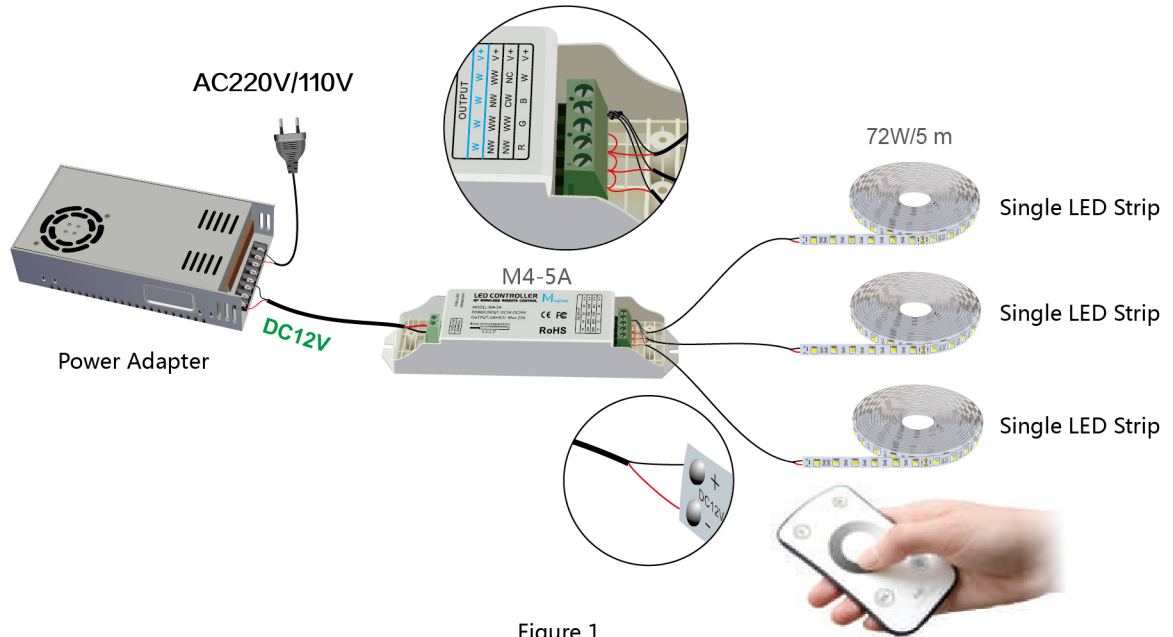

Connection

Connect with 12V led strip, Load 1-240W (12V)

Connect with 24V led strip, Load 1-480W (24V)